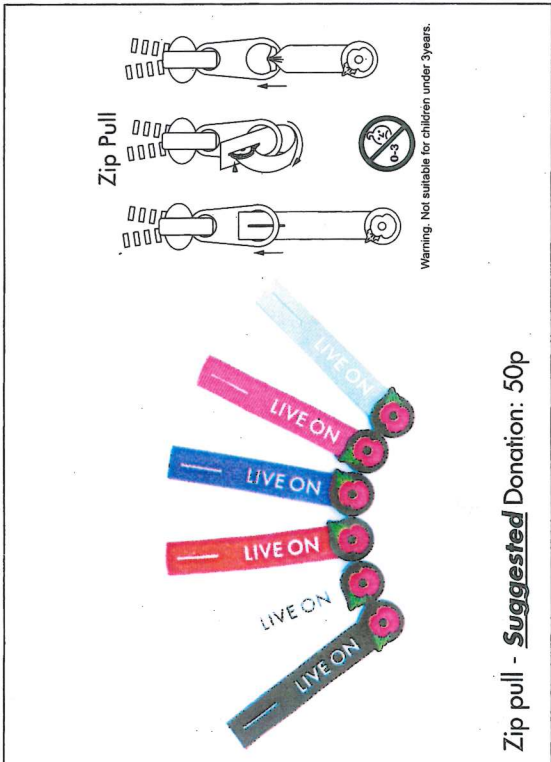

Reflector - **Suggested** Donation: 50p

Zip pull - **Suggested** Donation: 50p

Snap band - **Suggested** Donation: £1.50

Silicon wristband - **Suggested** Donation: £1.00