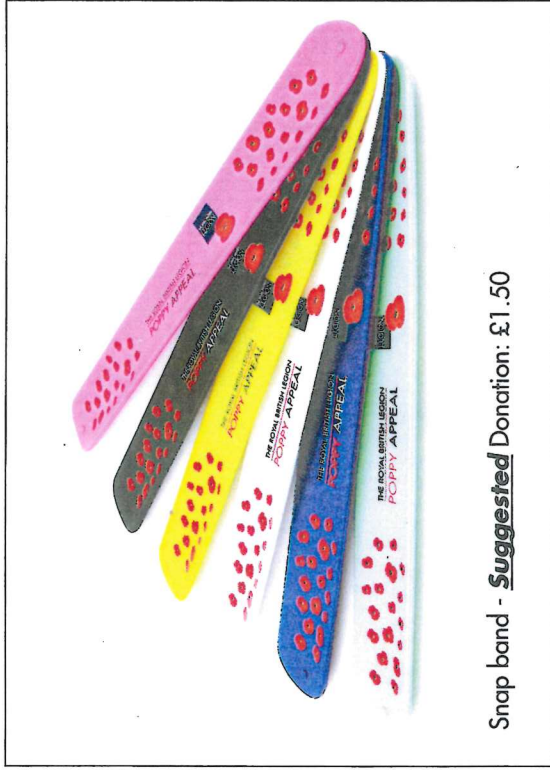

Reflector - **Suggested** Donation: 50p

Zip pull - **Suggested** Donation: 50p

Snap band - **Suggested** Donation: £1.50

Silicon wristband - **Suggested** Donation: £1.00