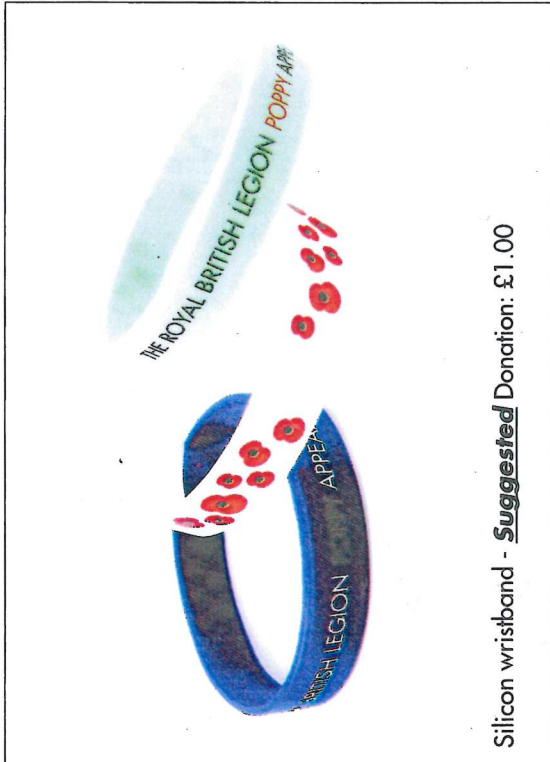

Reflector - **Suggested** Donation: 50p

Zip pull - **Suggested** Donation: 50p

Snap band - **Suggested** Donation: £1.50

Silicon wristband - **Suggested** Donation: £1.00